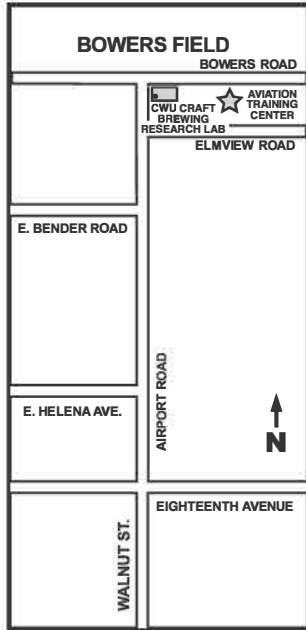

Central Washington University

ELLENSBURG, WASHINGTON

EEO/AA/TITLE IX INSTITUTION. FOR ACCOMMODATION E-MAIL: DS@cwu.edu.

INSET MAP TO AVIATION TRAINING CENTER (BOWERS FIELD)

AVIATION TRAINING CENTER (SEE INSET)

FREE PARKING IN LOTS V7 AND X22

- Apartments
- Residence halls
- Dining & Catering
- Conference Program
- Student Union & Recreation Center

DAILY PARKING PERMIT DISPENSERS

LAST REVISED 06/2017