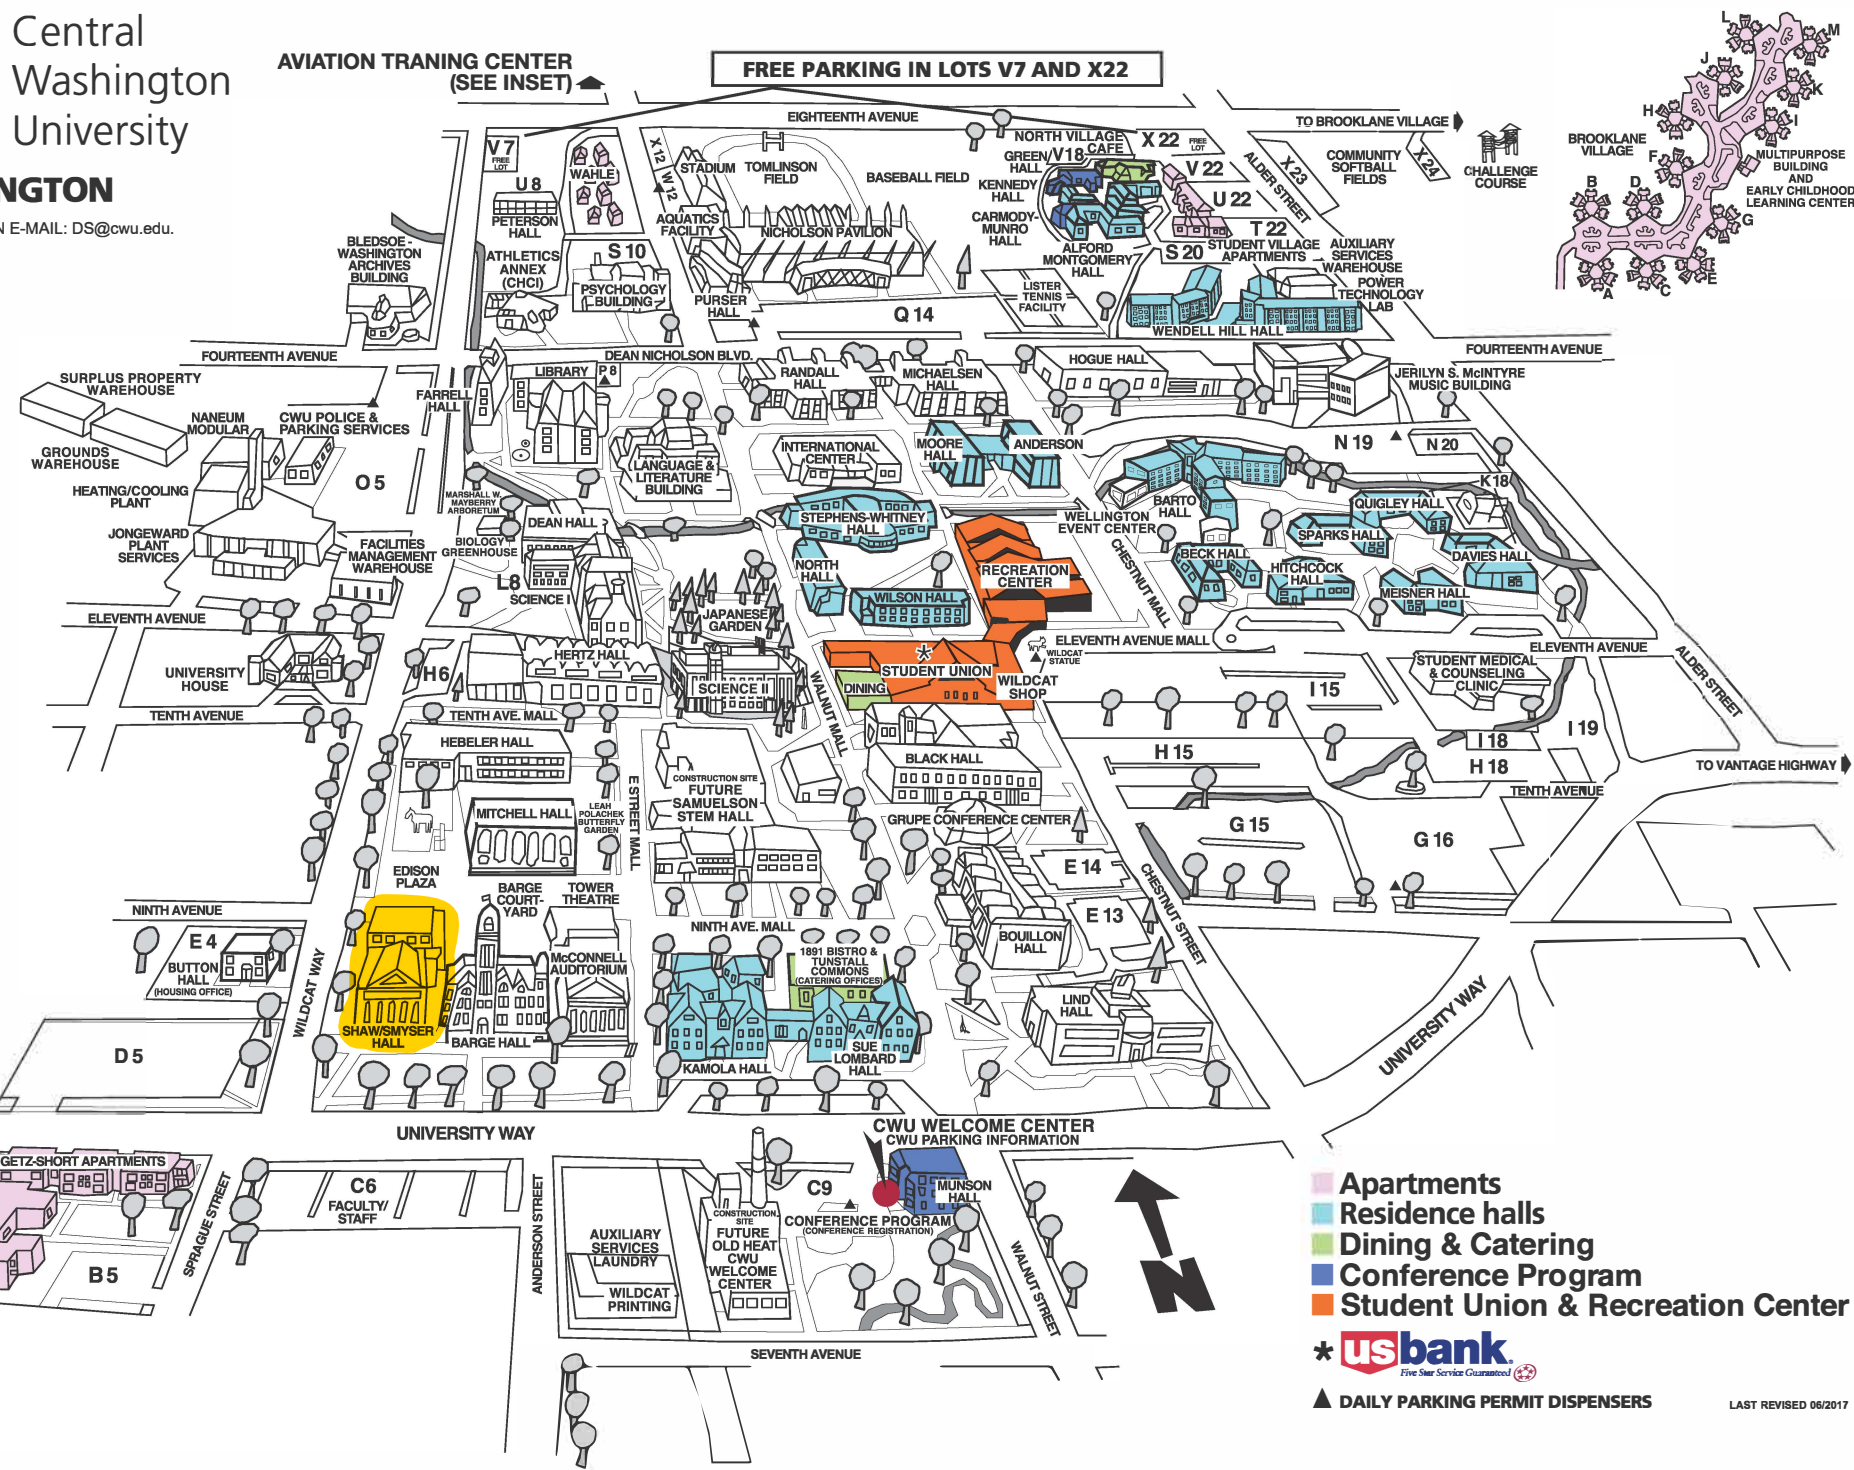

Central Washington University

ELLENSBURG, WASHINGTON

EEO/AA/TITLE IX INSTITUTION. FOR ACCOMMODATION E-MAIL: DS@cwu.edu.

INSET MAP TO AVIATION TRAINING CENTER (BOWERS FIELD)

AVIATION TRAINING CENTER (SEE INSET)

FREE PARKING IN LOTS V7 AND X22

- Apartments
- Residence halls
- Dining & Catering
- Conference Program
- Student Union & Recreation Center

DAILY PARKING PERMIT DISPENSERS

LAST REVISED 06/2017